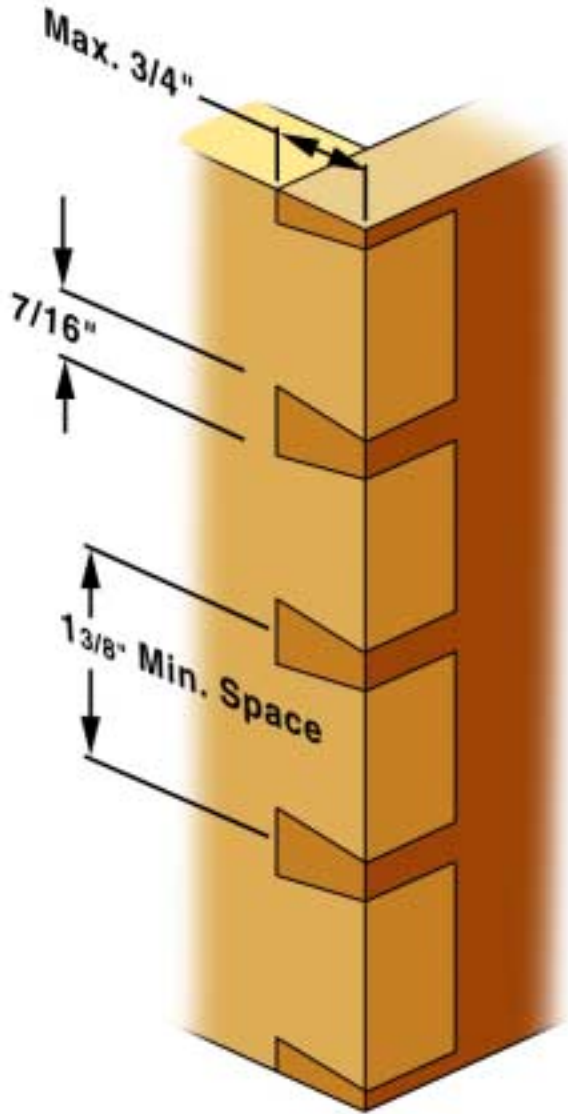

# Dovetail Joint Specifications

7/16 inch KATIE JIG® System Kit  
1:1 Scale, Variable space shown

5/8 inch KATIE JIG® System Kit  
1:1 Scale, Variable space shown